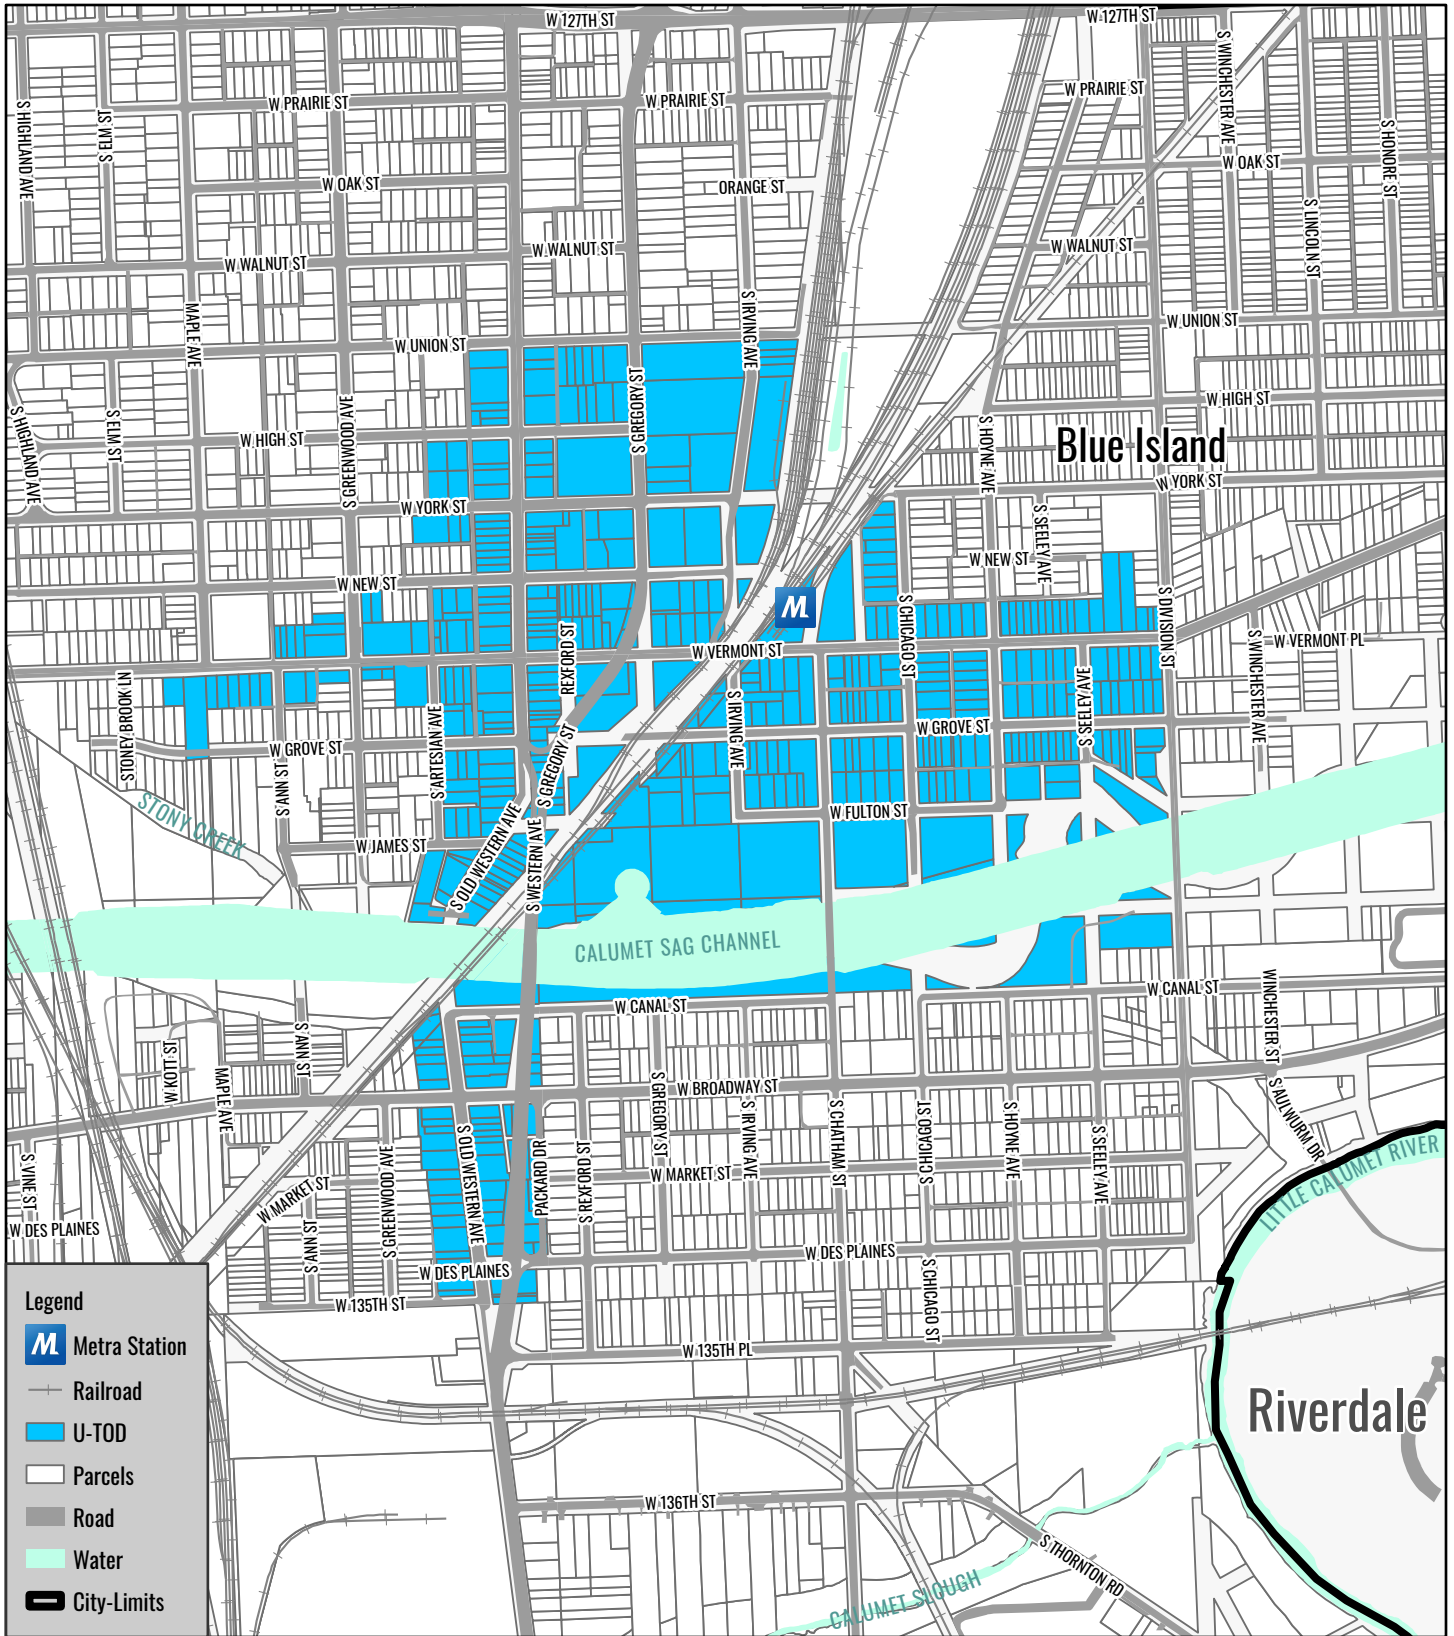

# Uptown-Transit Oriented Development District

## City of Blue Island

- Legend**
- Metra Station
  - Railroad
  - U-TOD
  - Parcels
  - Road
  - Water
  - City-Limits