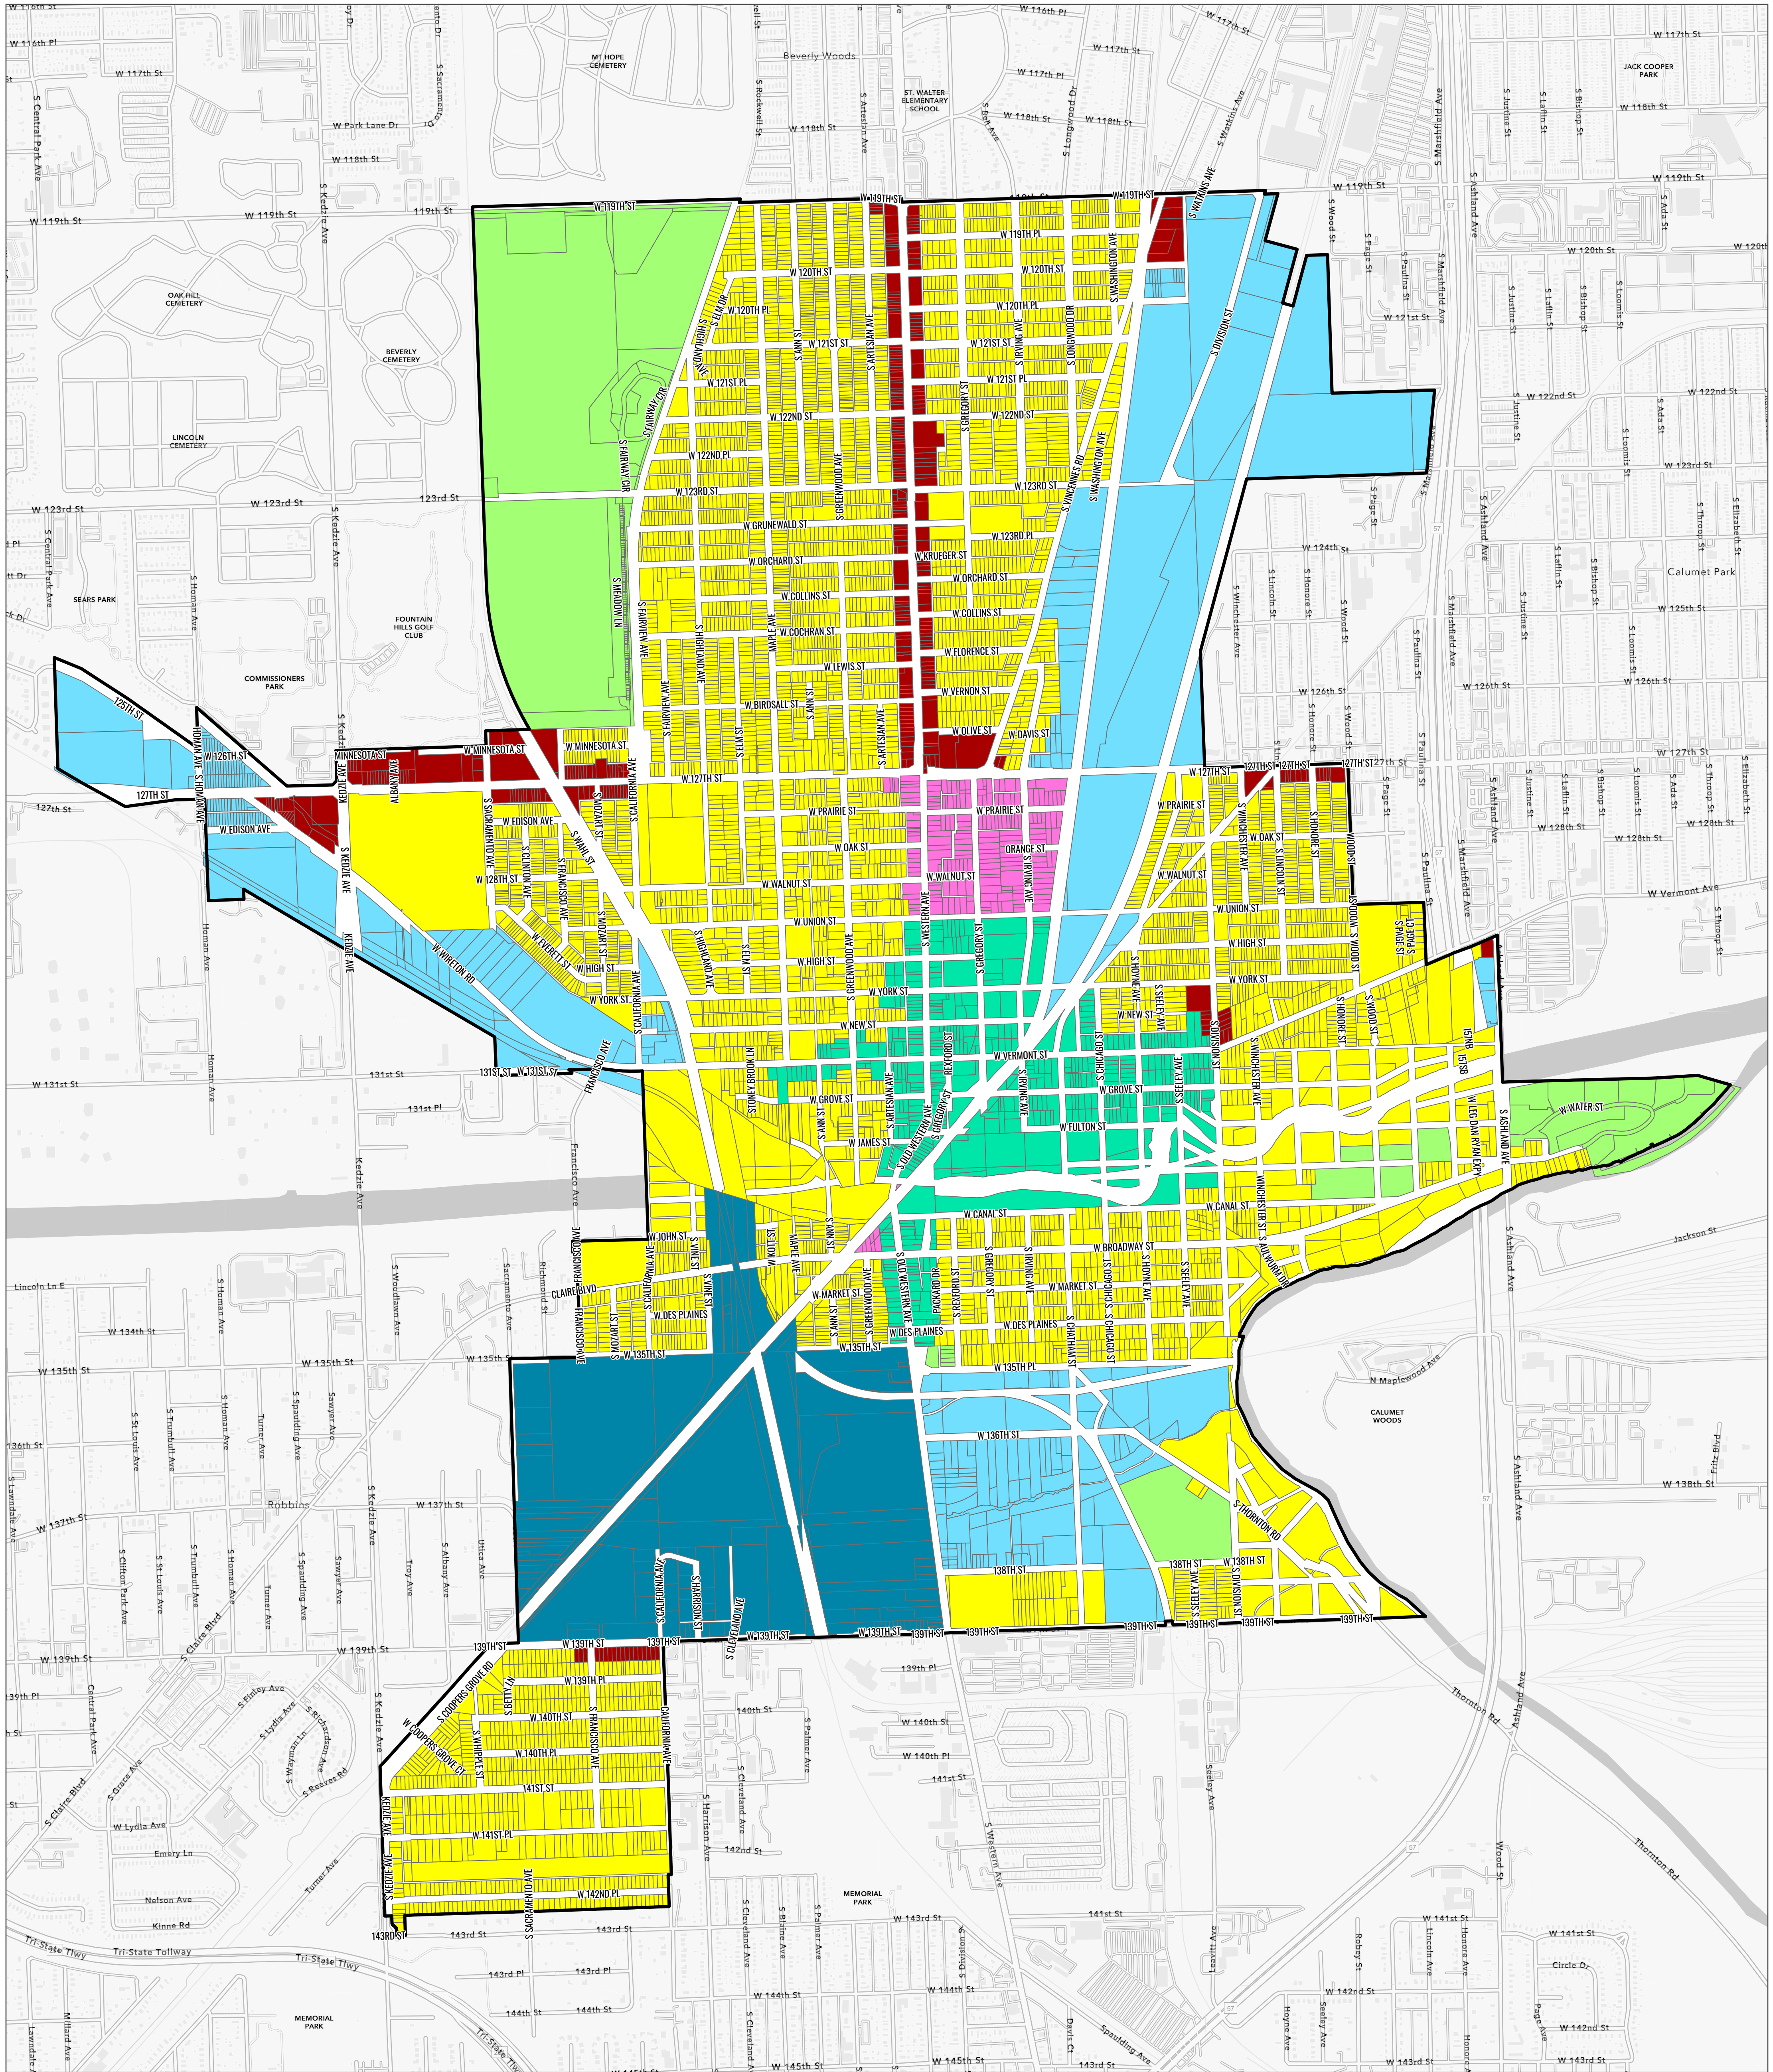

# City of Blue Island Zoning Map

- LEGEND**
- CITY-LIMITS
  - C-1: COMMERCIAL DISTRICT
  - C-2: HIGHWAY COMMERCIAL
  - I-1: LIMITED INDUSTRIAL DISTRICT
  - I-2: GENERAL INDUSTRIAL DISTRICT
  - R-1: SINGLE FAMILY RESIDENTIAL DISTRICT
  - SU: SPECIAL USE
  - UTOD: UPTOWN TRANSIT-ORIENTED DEVELOPMENT

FRED BILOTTO, MAYOR