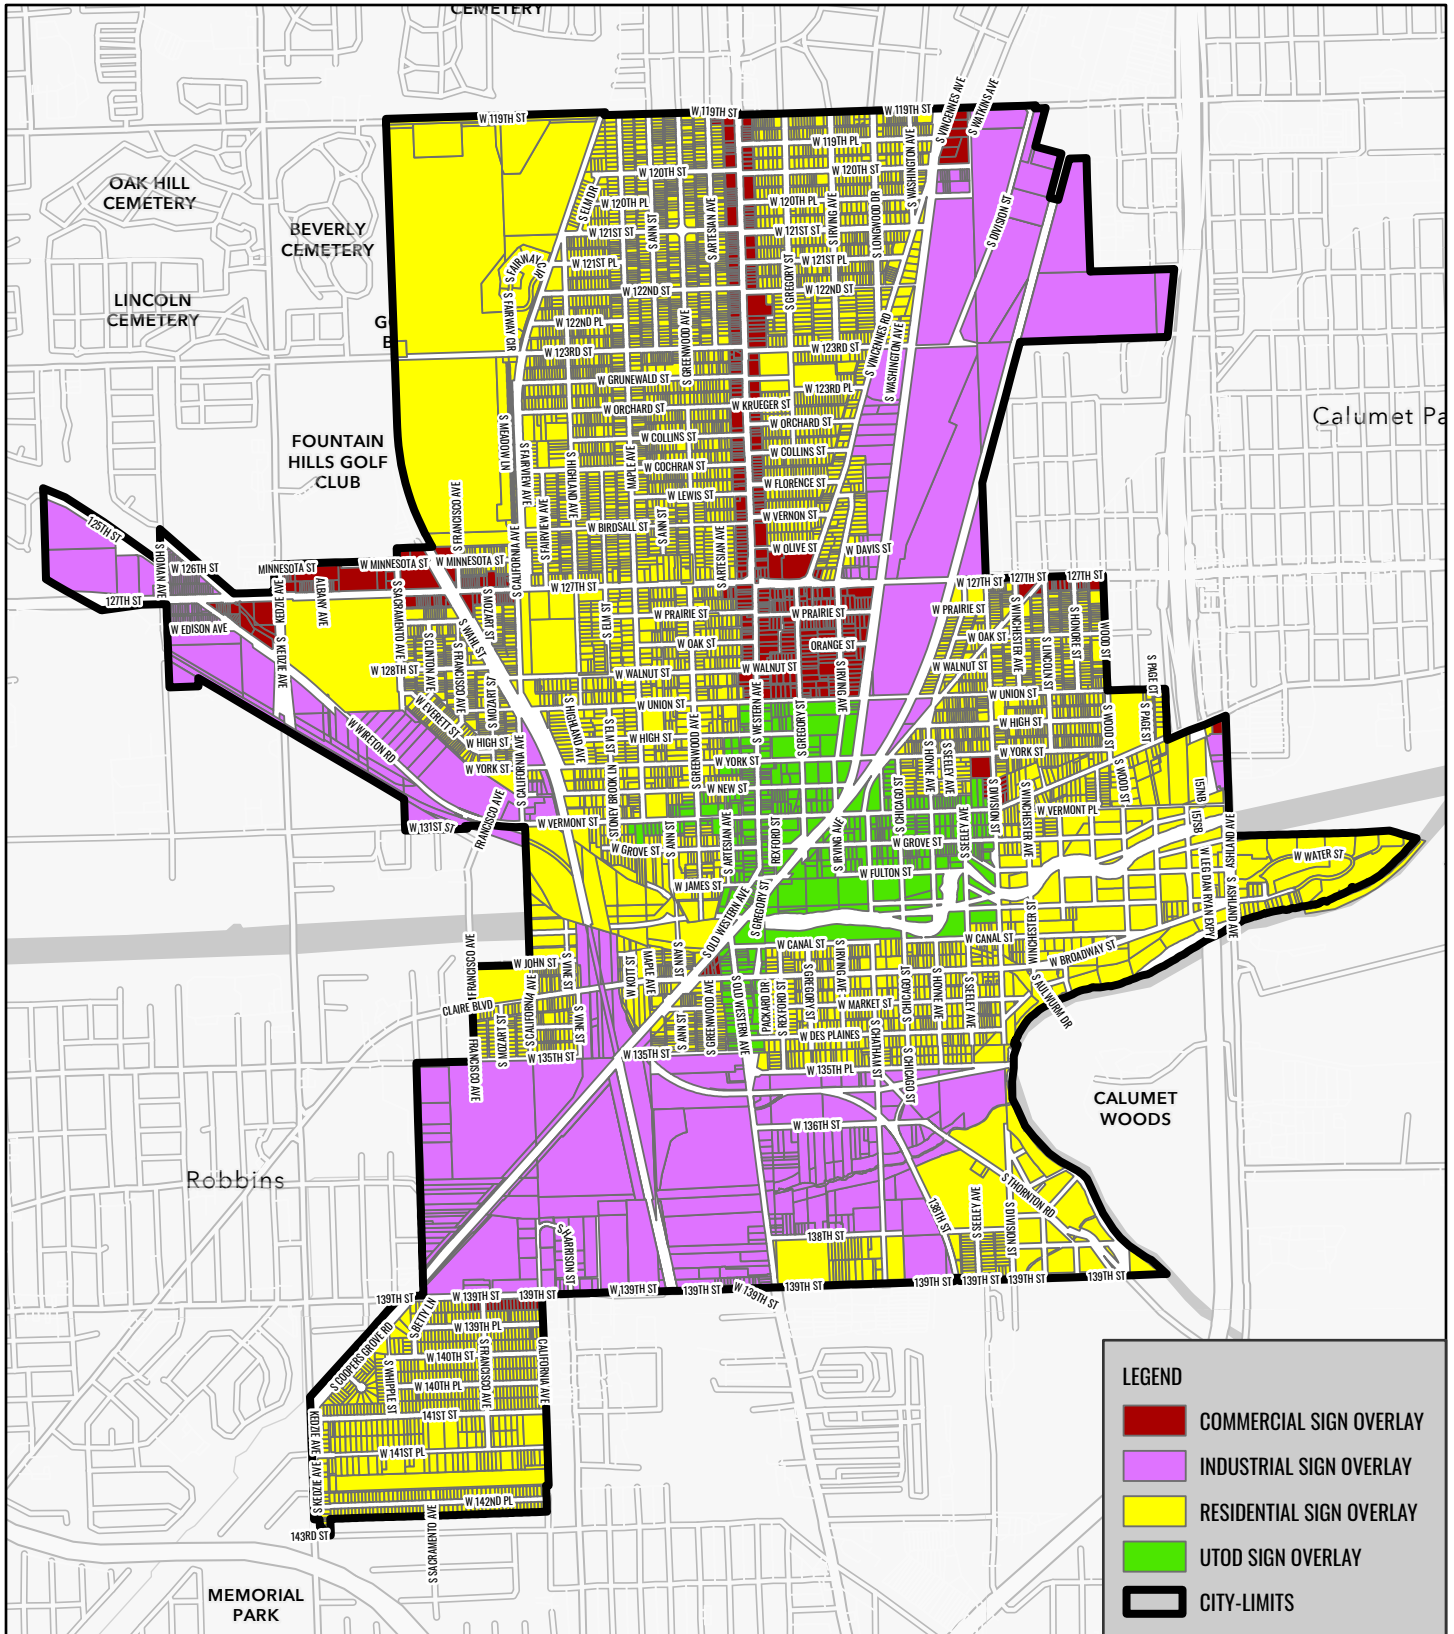

# SIGN OVERLAY DISTRICTS

## City of Blue Island

FRED BILOTTO, MAYOR