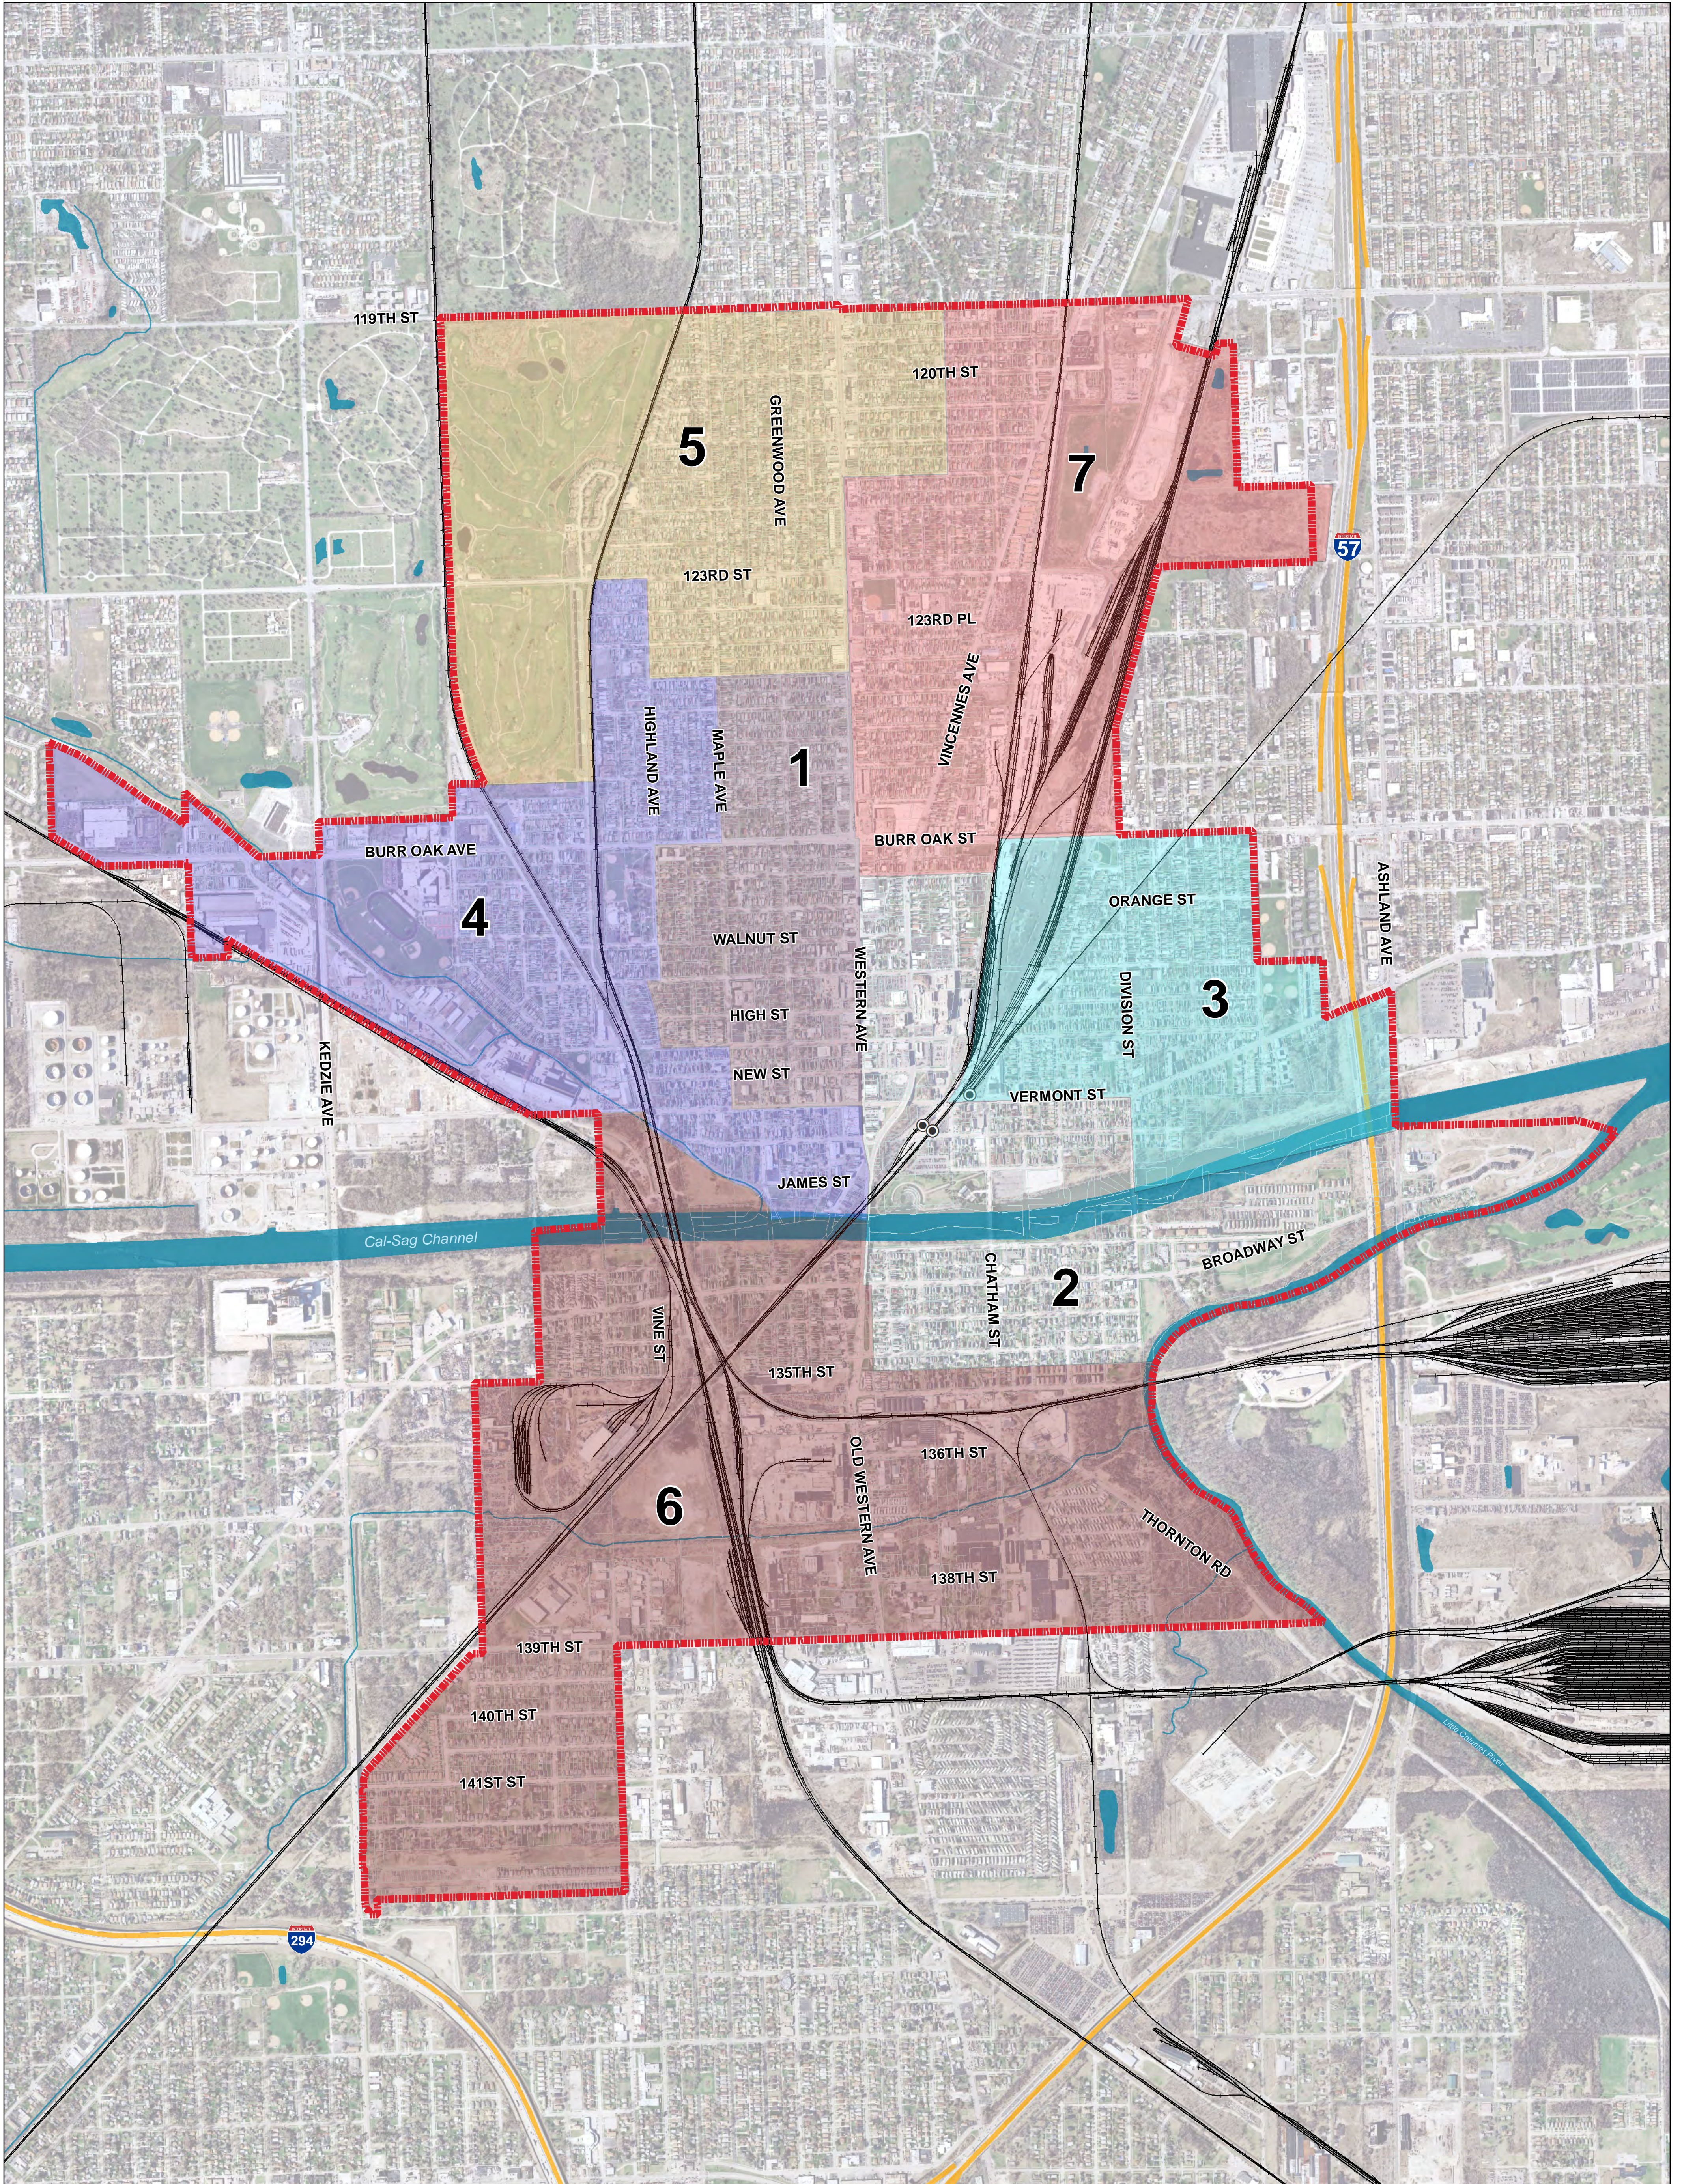

2014 Ward & Alderman Map

Blue Island, IL

Municipal Boundary		Ward, Alderman, Second Alderman	
	Municipal Boundary		1, Christine Buckner-Cheatle, Tom Hawley
	Metra Stations		2, Charrisa Bilotto, Leticia Vieyra
	Railroads		3, Kevin Donahue, Nancy Rita
	Parcels		4, Candace Carr, Marcia Stone
	Water Features		5, Janice Ostling, Ken Pittman
	Waterways		6, Dexter Johnson, Jairo Frausto
			7, James Johanson, Nancy Thompson